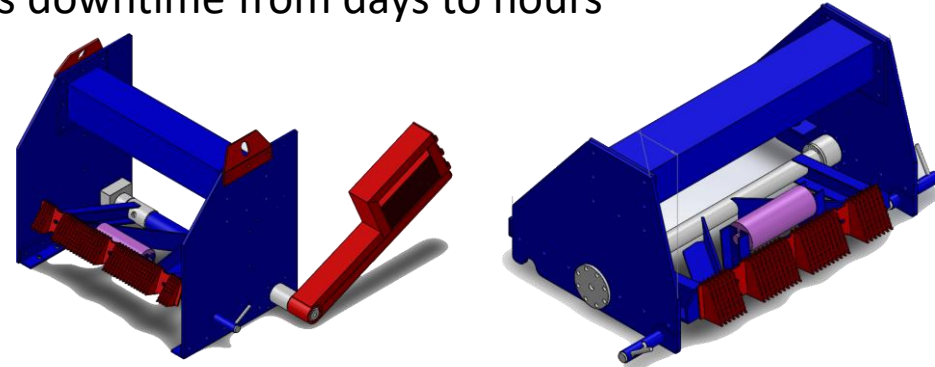

RCMIN CONVEYOR BELT ARRESTOR

 **R&C MINING
CONSULTANTS**

INTEGRITY. INGENUITY. **PURE PASSION.**

www.rcmin.co.za | 014 5926970 | sales@rcmin.co.za

Overview of the RCMIN Conveyor Belt Arrestor

The RCMIN Conveyor Belt Arrestor is designed and developed to catch any incline conveyor belt that breaks or snaps due to normal wear and tear.

It traps both the top and bottom conveyor belt which prevents it from running back down the incline. The ends are then in close proximity to ease splicing.

Top Assembly

Bottom Assembly

- Robust, practically maintenance free
- Limits damage to surrounding structures by timely arresting of belts
- Enhances safety and productivity, reducing risk of injury or fatalities
- Reduces downtime from days to hours

- Heavy-Duty option available where reaction forces exceed 600kN
- The RCMIN Conveyor Belt Arrestor unit is 100% mechanical and activates due to loss of tension of the conveyor belt.
- Easily reset after activation and can be used repeatedly.
- The RCMIN Conveyor Belt Arrestor is locally designed and manufactured to the highest standard