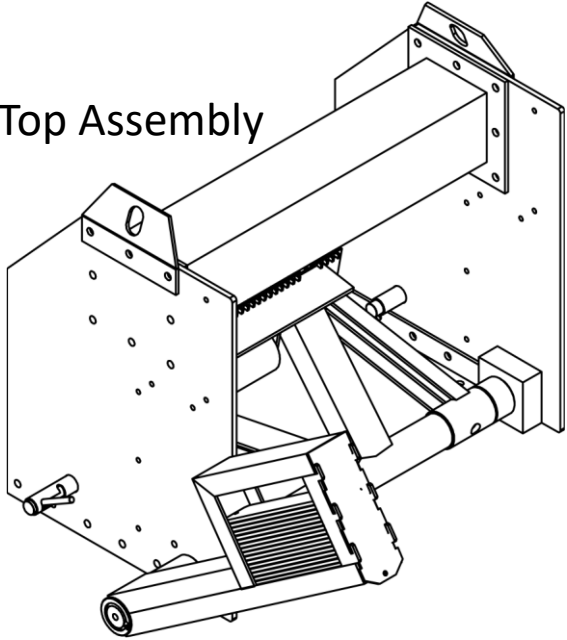

RCMIN CONVEYOR BELT ARRESTOR

 **R&C MINING
CONSULTANTS**

INTEGRITY. INGENUITY. **PURE PASSION.**

www.rcmin.co.za | 014 5926970 | sales@rcmin.co.za

Overview of the RCMIN Conveyor Belt Arrestor

The RCMIN Conveyor Belt Arrestor is designed and developed to catch any incline conveyor belt that breaks or snaps due to normal wear and tear.

It traps both the top and bottom conveyor belt which prevents it from running back down the incline. The ends are then in close proximity to ease splicing.

Top Assembly

Bottom Assembly

- Robust, practically maintenance free
- Limits damage to surrounding structures by timely arresting of belts
- Enhances safety and productivity, reducing risk of injury or fatalities
- Reduces downtime from days to hours

- Heavy-Duty option available where reaction forces exceed 600kN
- The RCMIN Conveyor Belt Arrestor unit is 100% mechanical and activates due to loss of tension of the conveyor belt.
- Easily reset after activation and can be used repeatedly.
- The RCMIN Conveyor Belt Arrestor is locally designed and manufactured to the highest standard