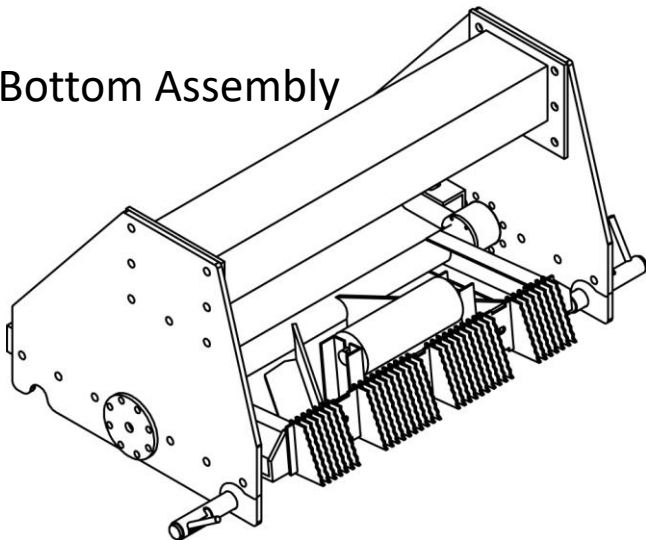

RCMIN CONVEYOR BELT ARRESTOR

 **R&C MINING
CONSULTANTS**

INTEGRITY. INGENUITY. **PURE PASSION.**

www.rcmin.co.za | 014 5926970 | sales@rcmin.co.za

Overview of the RCMIN Conveyor Belt Arrestor

The RCMIN Conveyor Belt Arrestor is designed and developed to catch any incline conveyor belt that breaks or snaps due to normal wear and tear.

It traps both the top and bottom conveyor belt which prevents it from running back down the incline. The ends are then in close proximity to ease splicing.

Top Assembly

Bottom Assembly

- Robust, practically maintenance free
- Limits damage to surrounding structures by timely arresting of belts
- Enhances safety and productivity, reducing risk of injury or fatalities
- Reduces downtime from days to hours

- Heavy-Duty option available where reaction forces exceed 600kN
- The RCMIN Conveyor Belt Arrestor unit is 100% mechanical and activates due to loss of tension of the conveyor belt.
- Easily reset after activation and can be used repeatedly.
- The RCMIN Conveyor Belt Arrestor is locally designed and manufactured to the highest standard